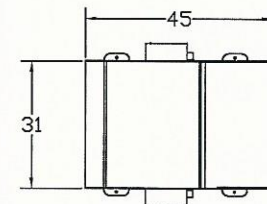

STRUCTURAL CHARACTERISTICS

MAIN FRAME AND HOPPER	1/4" HRS PLATE
IMPACT PLATE	1/4" HRS PLATE
FLOOR PLATE	3/8" A.R.PLATE
RAM FACE PLATE	3/8" HRS PLATE

ELECTRICAL SPECIFICATIONS

REMOTE POWER PACK DIMENSIONS	46"H x 22"W x 14"D
MOTOR	5HP
MOTOR POWER	208/230/460V, 3PH, 30 AMPS
CONTROL VOLTAGE	120VAC (24VDC OPTION)
CIRCUITS CONTROLLER	ZELIO PLC PROCESSOR
MONITORS	80% & 100% FULL
PHOTO ELECTRIC EYE	OMRON E3K
DOOR SAFETY SWITCH	TELEMECANIQUE
CONTROL PANEL	UL LISTED

HYDRAULIC SPECIFICATIONS

CYLINDERS	DUAL 3" BORE, 2" ROD
HYDRAULIC PUMP CAPACITY	6 GPM
OIL TANK CAPACITY	12 GALS.
OPERATING PRESSURE	1600 PSI
RELIEF PRESSURE	1800 PSI
MAXIMUM RATED PRESSURE	3000 PSI

FRONT

SIDE

PLAN

SIDE VIEW

TYPICAL LAYOUT

PLAN VIEW

APOLLO WELDING AND FABRICATING, INC.

35600 CURTIS BLVD, EASTLAKE, OHIO 44095

PH: 440 942 0227