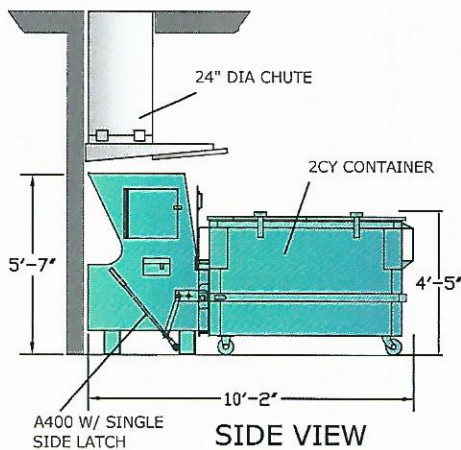

PRODUCT DATA AND RATINGS

GENERAL

COMPACTOR MODEL	APOLLO A400
CHAMBER CAPACITY - MFR	0.30 CU.YDS.
CHAMBER CAPACITY - WASTEC	0.25 CU.YDS
CHAMBER CLEAR TOP OPENING	24" x 30"
TOP OPENING	36" x 30.5"
RAM DIMENSIONS	18" x 30.5"
OVERALL DIMENSIONS	45"L x 36"W x 67"H
EST. SHIPPING WT.(INCL.POWER PACK)	1570 LBS

PERFORMANCE CHARACTERISTICS

CYCLE TIME	21 SECS.
CAPACITY PER HOUR	60 CU.YDS.
RAM PENETRATION	5"
RAM FACE PRESSURE (N) @ 1600 PSI	41 PSI
RAM FACE PRESSURE (M) @ 1800 PSI	46.5 PSI
PACKING FORCE (N) @ 1600 PSI	22,500 LBS
PACKING FORCE (M) @ 1800 PSI	25,500 LBS

STRUCTURAL CHARACTERISTICS

MAIN FRAME AND HOPPER	1/4" HRS PLATE
IMPACT PLATE	1/4" HRS PLATE
FLOOR PLATE	3/8" A.R.PLATE
RAM FACE PLATE	3/8" HRS PLATE

ELECTRICAL SPECIFICATIONS

REMOTE POWER PACK DIMENSIONS	46"H x 22"W x 14"D
MOTOR	5HP
MOTOR POWER	208/230/460V, 3PH, 30 AMPS
CONTROL VOLTAGE	120VAC (24VDC OPTION)
CIRCUITS CONTROLLER	ZELIO PLC PROCESSOR
MONITORS	80% & 100% FULL
PHOTO ELECTRIC EYE	OMRON E3K
DOOR SAFETY SWITCH	TELEMECANIQUE
CONTROL PANEL	UL LISTED

HYDRAULIC SPECIFICATIONS

CYLINDERS	DUAL 3" BORE, 2" ROD
HYDRAULIC PUMP CAPACITY	6 GPM
OIL TANK CAPACITY	12 GALS.
OPERATING PRESSURE	1600 PSI
RELIEF PRESSURE	1800 PSI
MAXIMUM RATED PRESSURE	3000 PSI

SIDE VIEW

TYPICAL LAYOUT

APOLLO WELDING AND FABRICATING, INC.

35600 CURTIS BLVD, EASTLAKE, OHIO 44095

PH: 440 942 0227

FAX: 440 942 0127

apollo@apollowelding.com

www.apollowelding.com

DISTRIBUTED BY: