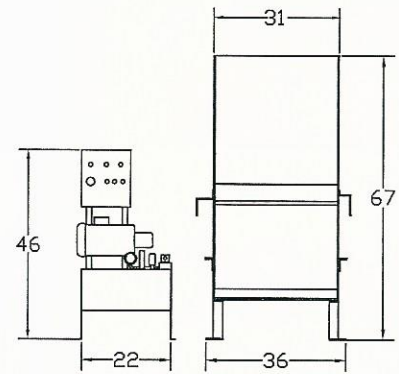

UL LISTED
CONTROL
PANEL

THE ORIGINAL MINI COMPACTOR
CONTINUALLY IMPROVED SINCE 1987

PRODUCT DATA AND RATINGS

GENERAL

COMPACTOR MODEL	APOLLO A400
CHAMBER CAPACITY - MFR	0.30 CU.YDS.
CHAMBER CAPACITY - WASTEC	0.25 CU.YDS
CHAMBER CLEAR TOP OPENING	24" x 30"
TOP OPENING	36" x 30.5"
RAM DIMENSIONS	18" x 30.5"
OVERALL DIMENSIONS	45"L x 36"W x 67"H
EST. SHIPPING WT.(INCL.POWER PACK)	1570 LBS

STRUCTURAL CHARACTERISTICS

MAIN FRAME AND HOPPER	1/4" HRS PLATE
IMPACT PLATE	1/4" HRS PLATE
FLOOR PLATE	3/8" A.R.PLATE
RAM FACE PLATE	3/8" HRS PLATE

ELECTRICAL SPECIFICATIONS

REMOTE POWER PACK DIMENSIONS	46"H x 22"W x 14"D
MOTOR	5HP
MOTOR POWER	208/230/460V, 3PH, 30 AMPS
CONTROL VOLTAGE	120VAC (24VDC OPTION)
CIRCUITS CONTROLLER	ZELIO PLC PROCESSOR
MONITORS	80% & 100% FULL
PHOTO ELECTRIC EYE	OMRON E3K
DOOR SAFETY SWITCH	TELEMECANIQUE
CONTROL PANEL	UL LISTED

HYDRAULIC SPECIFICATIONS

CYLINDERS	DUAL 3" BORE, 2" ROD
HYDRAULIC PUMP CAPACITY	6 GPM
OIL TANK CAPACITY	12 GALS.
OPERATING PRESSURE	1600 PSI
RELIEF PRESSURE	1800 PSI
MAXIMUM RATED PRESSURE	3000 PSI

FRONT