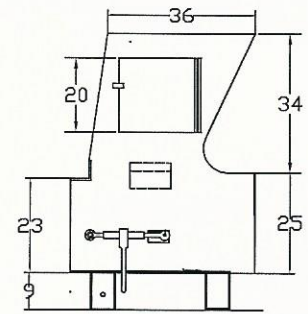

STRUCTURAL CHARACTERISTICS

MAIN FRAME AND HOPPER	1/4" HRS PLATE
IMPACT PLATE	1/4" HRS PLATE
FLOOR PLATE	3/8" A.R.PLATE
RAM FACE PLATE	3/8" HRS PLATE

ELECTRICAL SPECIFICATIONS

REMOTE POWER PACK DIMENSIONS	46"H x 22"W x 14"D
MOTOR	5HP
MOTOR POWER	208/230/460V, 3PH, 30 AMPS
CONTROL VOLTAGE	120VAC (24VDC OPTION)
CIRCUITS CONTROLLER	ZELIO PLC PROCESSOR
MONITORS	80% & 100% FULL
PHOTO ELECTRIC EYE	OMRON E3K
DOOR SAFETY SWITCH	TELEMECANIQUE
CONTROL PANEL	UL LISTED

HYDRAULIC SPECIFICATIONS

CYLINDERS	DUAL 3" BORE, 2" ROD
HYDRAULIC PUMP CAPACITY	6 GPM
OIL TANK CAPACITY	12 GALS.
OPERATING PRESSURE	1600 PSI
RELIEF PRESSURE	1800 PSI
MAXIMUM RATED PRESSURE	3000 PSI

FRONT