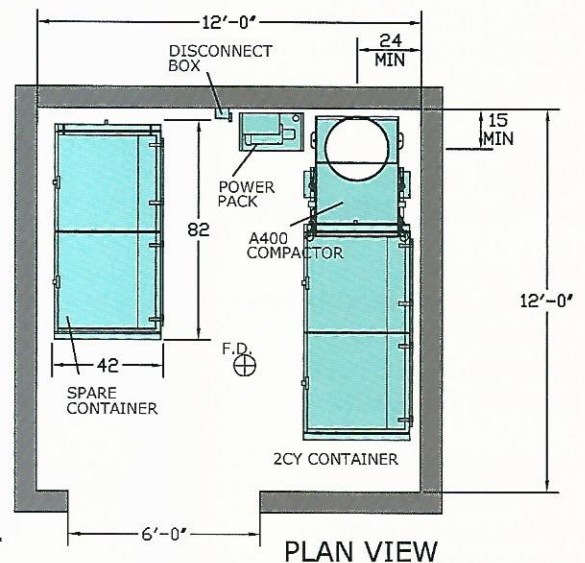

TYPICAL LAYOUT

PLAN VIEW

APOLLO WELDING AND FABRICATING, INC.

35600 CURTIS BLVD, EASTLAKE, OHIO 44095

PH: 440 942 0227

FAX: 440 942 0127

apollo@apollowelding.com

www.apollowelding.com

DISTRIBUTED BY: